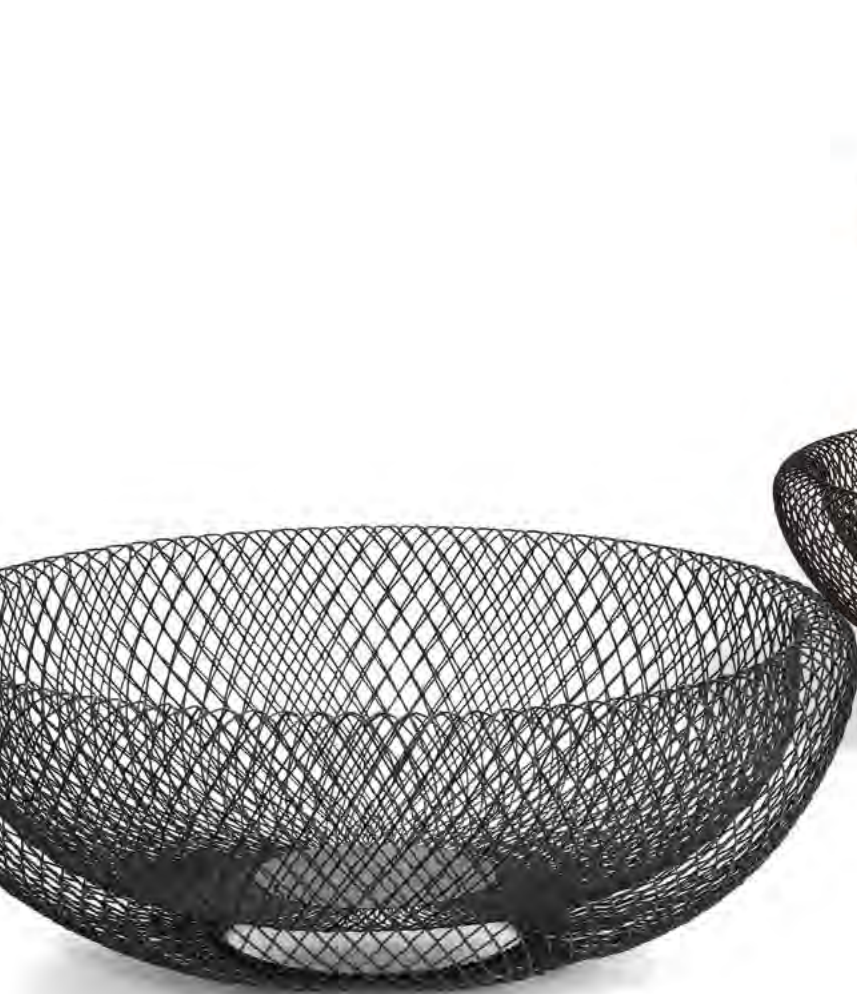

MESH XL

Schale
Stahl, pulverbeschichtet
Bowl
steel, powder-coated
Design: Flip

40 cm Ø
153006 | VE 2 | 49,90

MESH

Etagere
Stahl, pulverbeschichtet
Etagere
steel, powdercoated
Design: Flip

29 cm Ø
153014 | VE 4 | 49,90