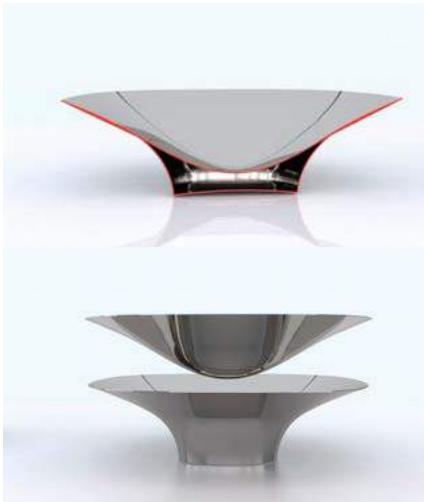

Boris Pickenhagen

...and many more

THE MAKING OF VOILA

Wie kommt man bloß auf sowas?

Produktdesigner Metz & Kindler erläutern, wie es zur Entwicklung unserer formschönen VOILA Obstschale kam.

How does one come up with this?

Product designers Metz & Kindler explain how the development of our beautifully shaped VOILA fruit bowl came about.

We have always been fascinated by the circus trapeze and its safety net. A huge net spanned at all four corners. This is how the idea, to stretch a net for fruit into a metal body, was born .